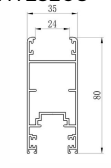

Panel Astragal
HT13208