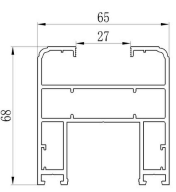

Aluminum Rod
D5509

Panel
ZDM7803