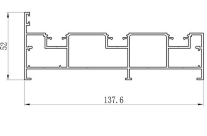

3 Rail Sill w/ Fin
HT13218

2 Rail Frame
HT13212

Transom Cover
HT13210

Panel Astragal
HT13208

Stand
HT13207

D. Interlocker Moulding
HT13204

Panel Single Glaze
HT13202A

Single Interlocker Moulding
HT13203