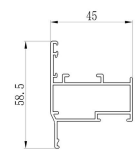

Window Panel
45G03