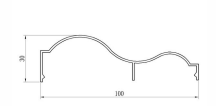

3 Rail Flat Sill
HT13203

Panel Double Glaze
HT13202

3 Rail Frame
HT13201

3 Rail Transom Cover Clip
ZT12314A

Jamb Rail
ZT12305

Sill Rail
ZT12302

Cornice Cover
HT10007

Cornice Plate
HT10010