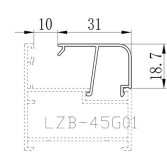

Cover
45G05