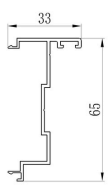

Frame
ZDM7801

Panel Adaptor
(Swing)
ZDM7804