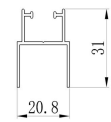

3 Rail Sill w/ Fin
HT13218

2 Rail Frame
HT13212

Transom Cover
HT13210

Panel Astragal
HT13208

Stand
HT13207

D. Interlocker Moulding
HT13204

Panel Single Glaze
HT13202A

Single Interlocker Moulding
HT13203