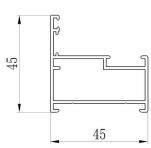

Grab Handle
HT2005

Plastic Clip
HT2009

Panel Rubber
HT2013

45 Series

DIXIE i+

*Awning & Casement Window
Double Door*

TOP VIEW

Center Frame w/ Hole
45G02