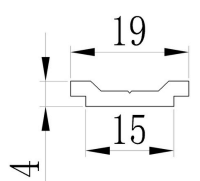

Limiter
45107

YC 50 Bubble Vinyl
G-1

Lock Point
LP-6

Keeper
WK-6

Bi-Fold Series

ArchiType i+

Doors, Windows & Partition

Aluminum Rod
D5509