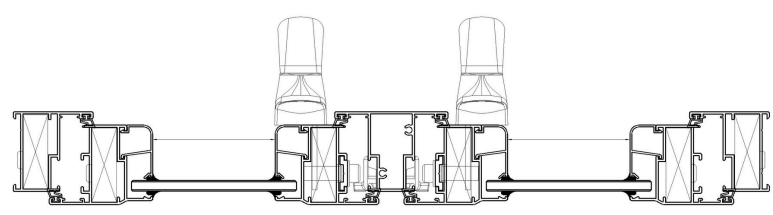

Grab Handle
HT2005

Plastic Clip
HT2009

Panel Rubber
HT2013

45 Series

DIXIE i+

*Awning & Casement Window
Double Door*

TOP VIEW

Center Frame w/ Hole
45G02