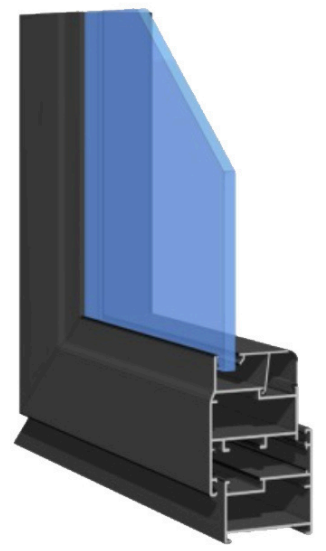

Grab Handle
HT2005

Plastic Clip
HT2009

Panel Rubber
HT2013

45 Series

DIXIE i+

*Awning & Casement Window
Double Door*

TOP VIEW

Center Frame w/ Hole
45G02