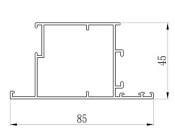

Door Panel
45G04