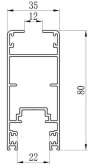

3 Rail Sill w/ Fin
HT13218

2 Rail Frame
HT13212

Transom Cover
HT13210

Panel Astragal
HT13208

Stand
HT13207

D. Interlocker Moulding
HT13204

Panel Single Glaze
HT13202A

Single Interlocker Moulding
HT13203