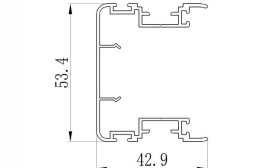

3 Rail Sill w/ Fin
HT13218

2 Rail Frame
HT13212

Transom Cover
HT13210

Panel Astragal
HT13208

Stand
HT13207

D. Interlocker Moulding
HT13204

Panel Single Glaze
HT13202A

Single Interlocker Moulding
HT13203