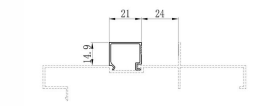

D. Interlocker Moulding
HT13204